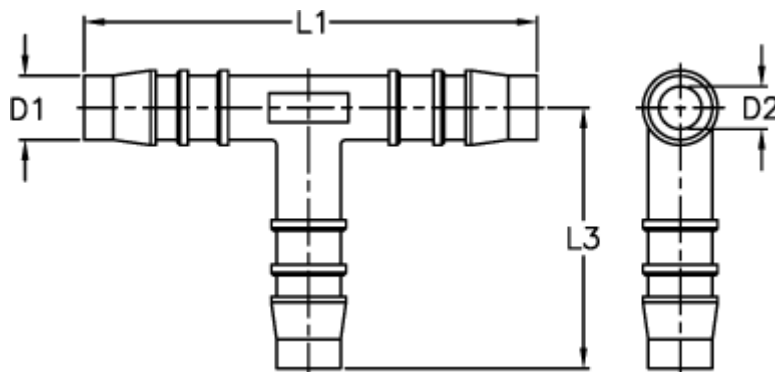

Article number: 027608900015

Description: Norma hose coupling TS 15

Measures

D1 = 15

D2 = 11.0

L1 = 79.5

L3 = 43.5